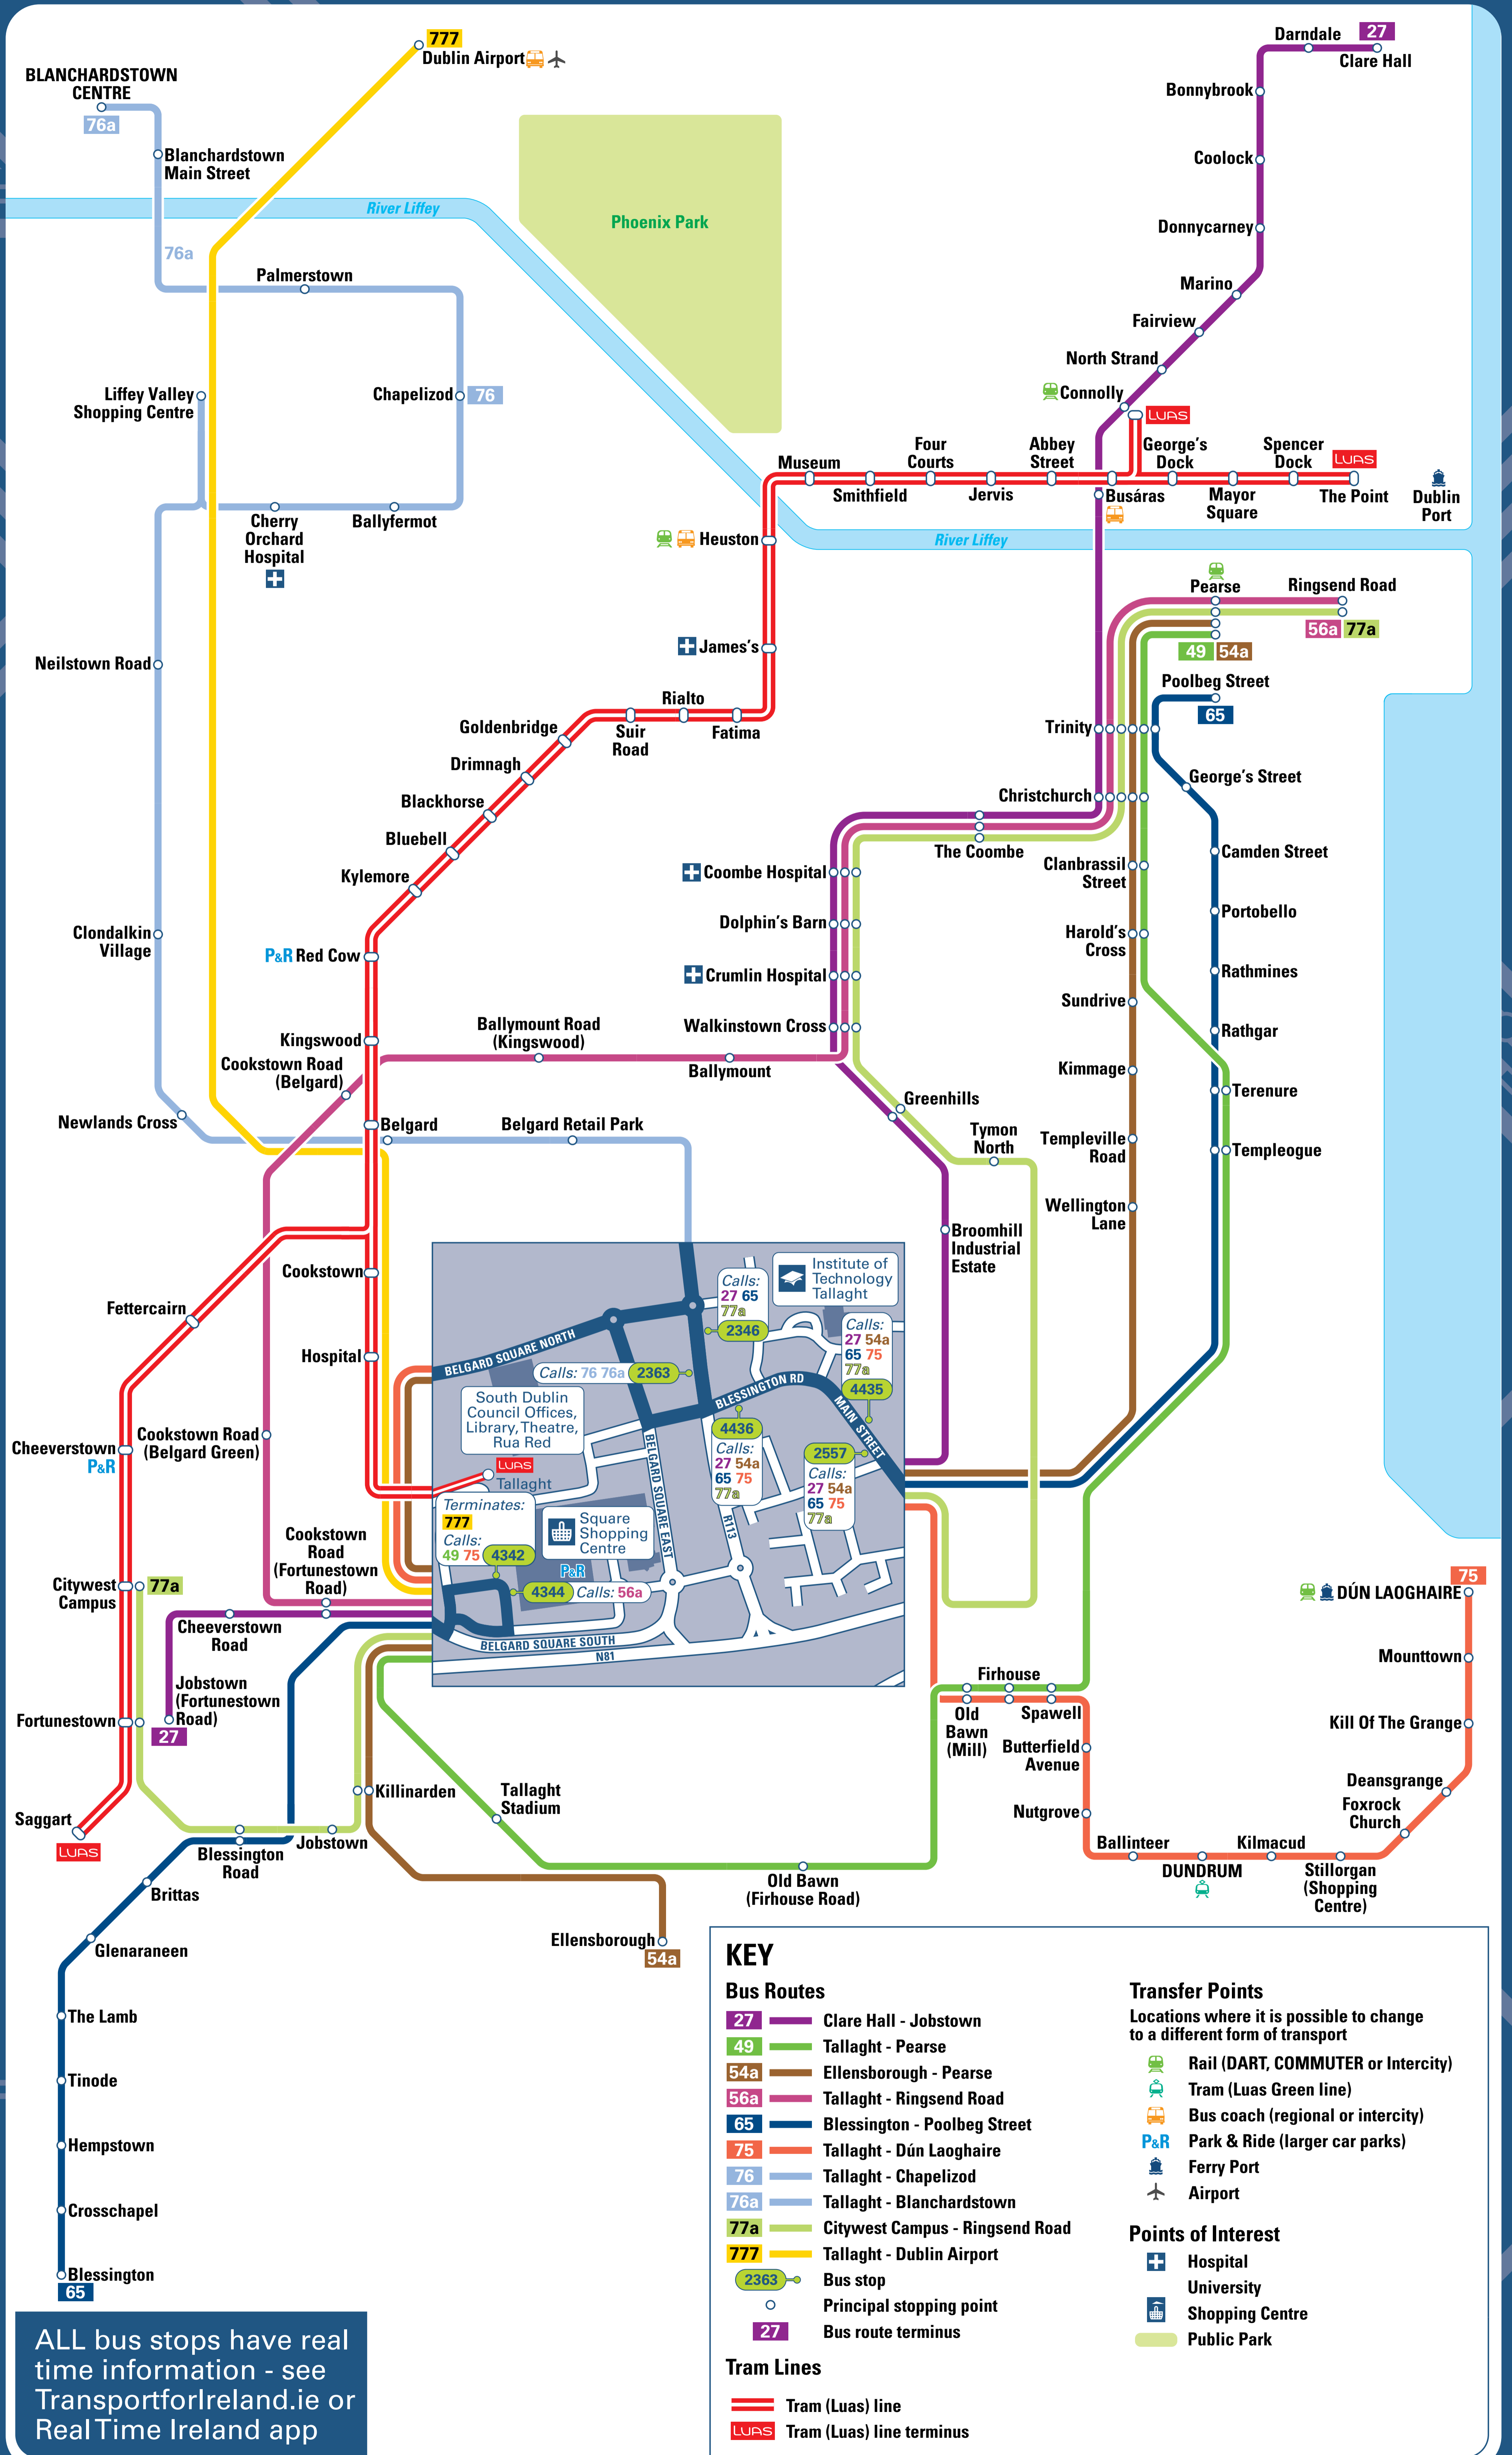

Buses and trams from/to Institute of Technology Tallaght

smartertravel >>>
>>> campus

KEY

Bus Routes

- 27 Clare Hall - Jobstown
- 49 Tallaght - Pearse
- 54a Ellensborough - Pearse
- 56a Tallaght - Ringsend Road
- 65 Blessington - Poolbeg Street
- 75 Tallaght - Dún Laoghaire
- 76 Tallaght - Chapelizod
- 76a Tallaght - Blanchardstown
- 77a Citywest Campus - Ringsend Road
- 777 Tallaght - Dublin Airport
- 2363 Bus stop
- Principal stopping point
- 27 Bus route terminus

Tram Lines

- Tram (Luas) line
- LUAS Tram (Luas) line terminus

Transfer Points

Locations where it is possible to change to a different form of transport

- Rail (DART, COMMUTER or Intercity)
- Tram (Luas Green line)
- Bus coach (regional or intercity)
- P&R Park & Ride (larger car parks)
- Ferry Port
- Airport

Points of Interest

- Hospital
- University
- Shopping Centre
- Public Park

Download the Transport for Ireland Smartphone Apps:

Have you comments on this map?
email maps@transportforireland.ie