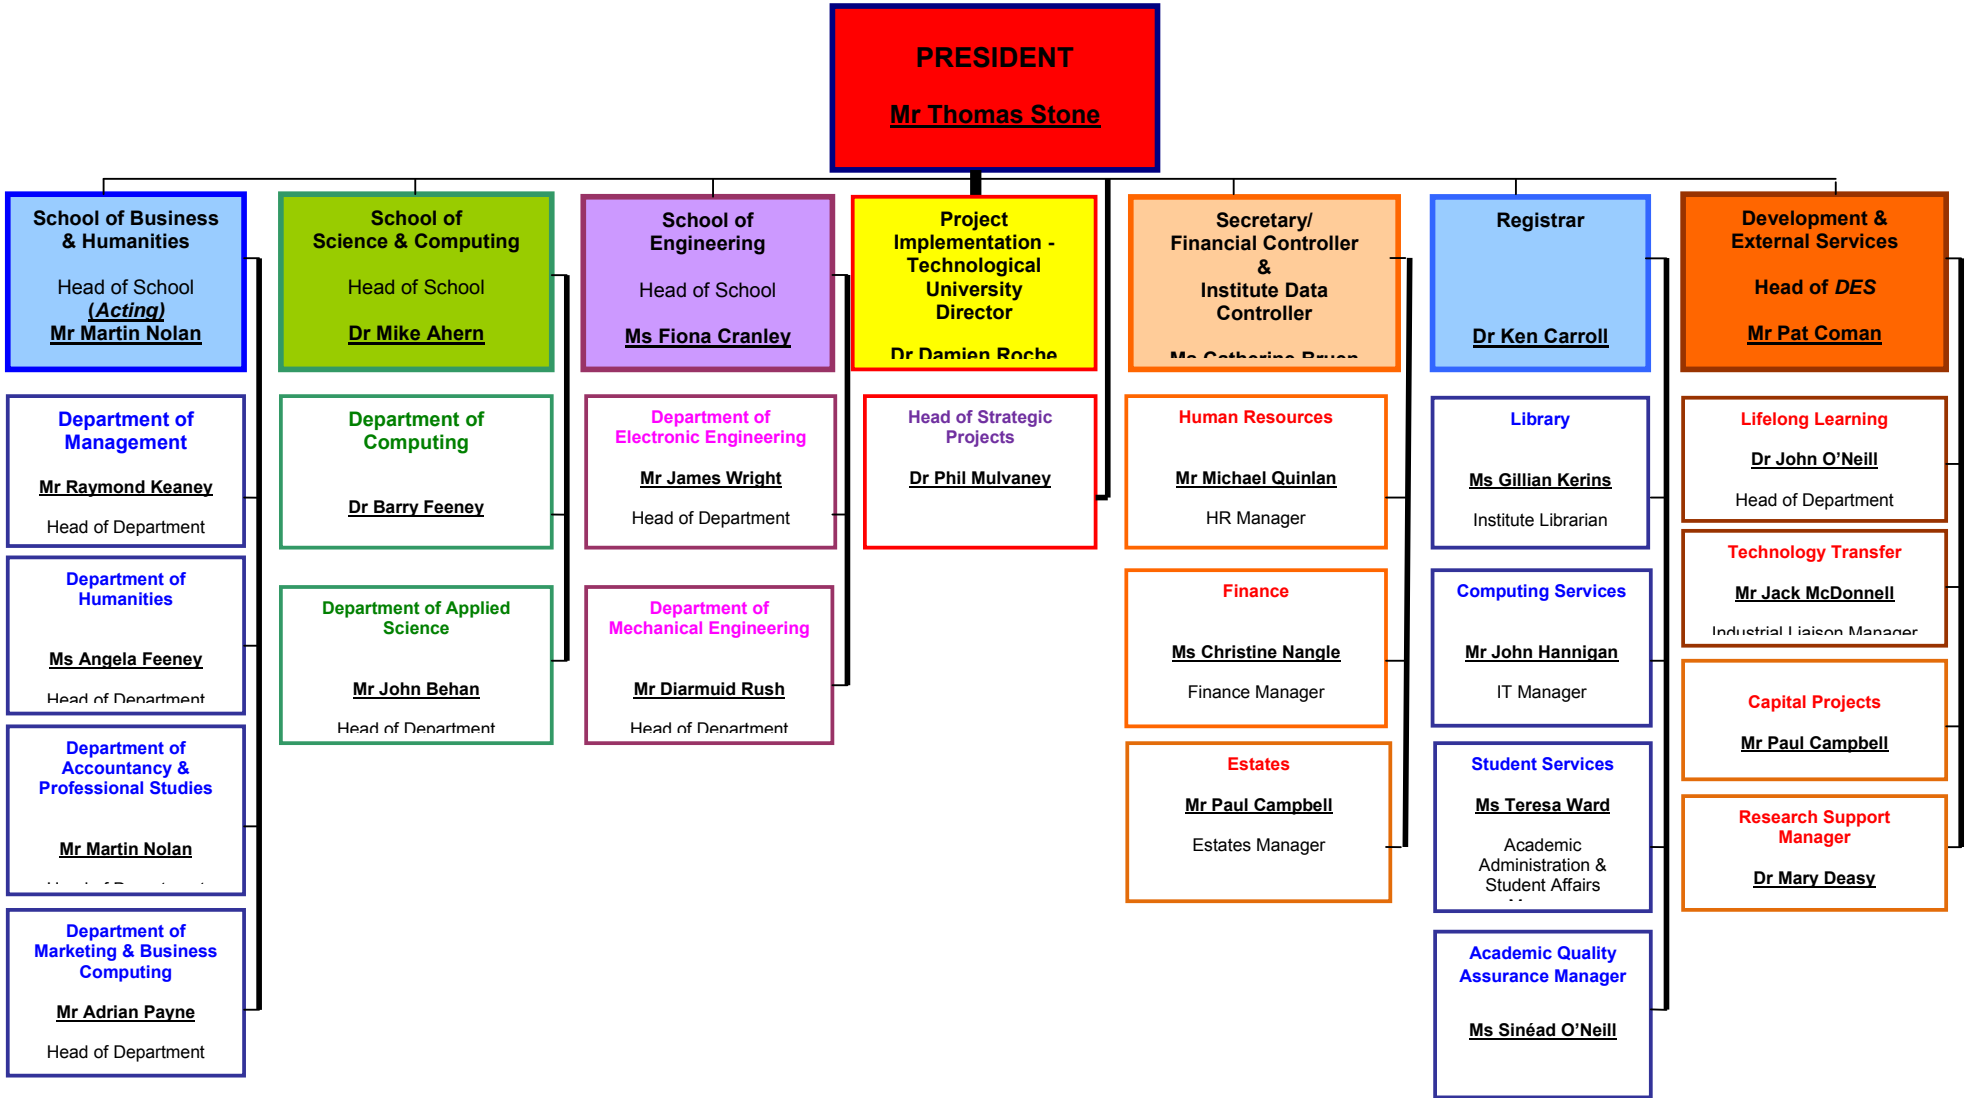

ORGANISATIONAL STRUCTURE OF INSTITUTE OF TECHNOLOGY TALLAGHT

MEMBERS OF TOTAL MANAGEMENT TEAM

January 2017