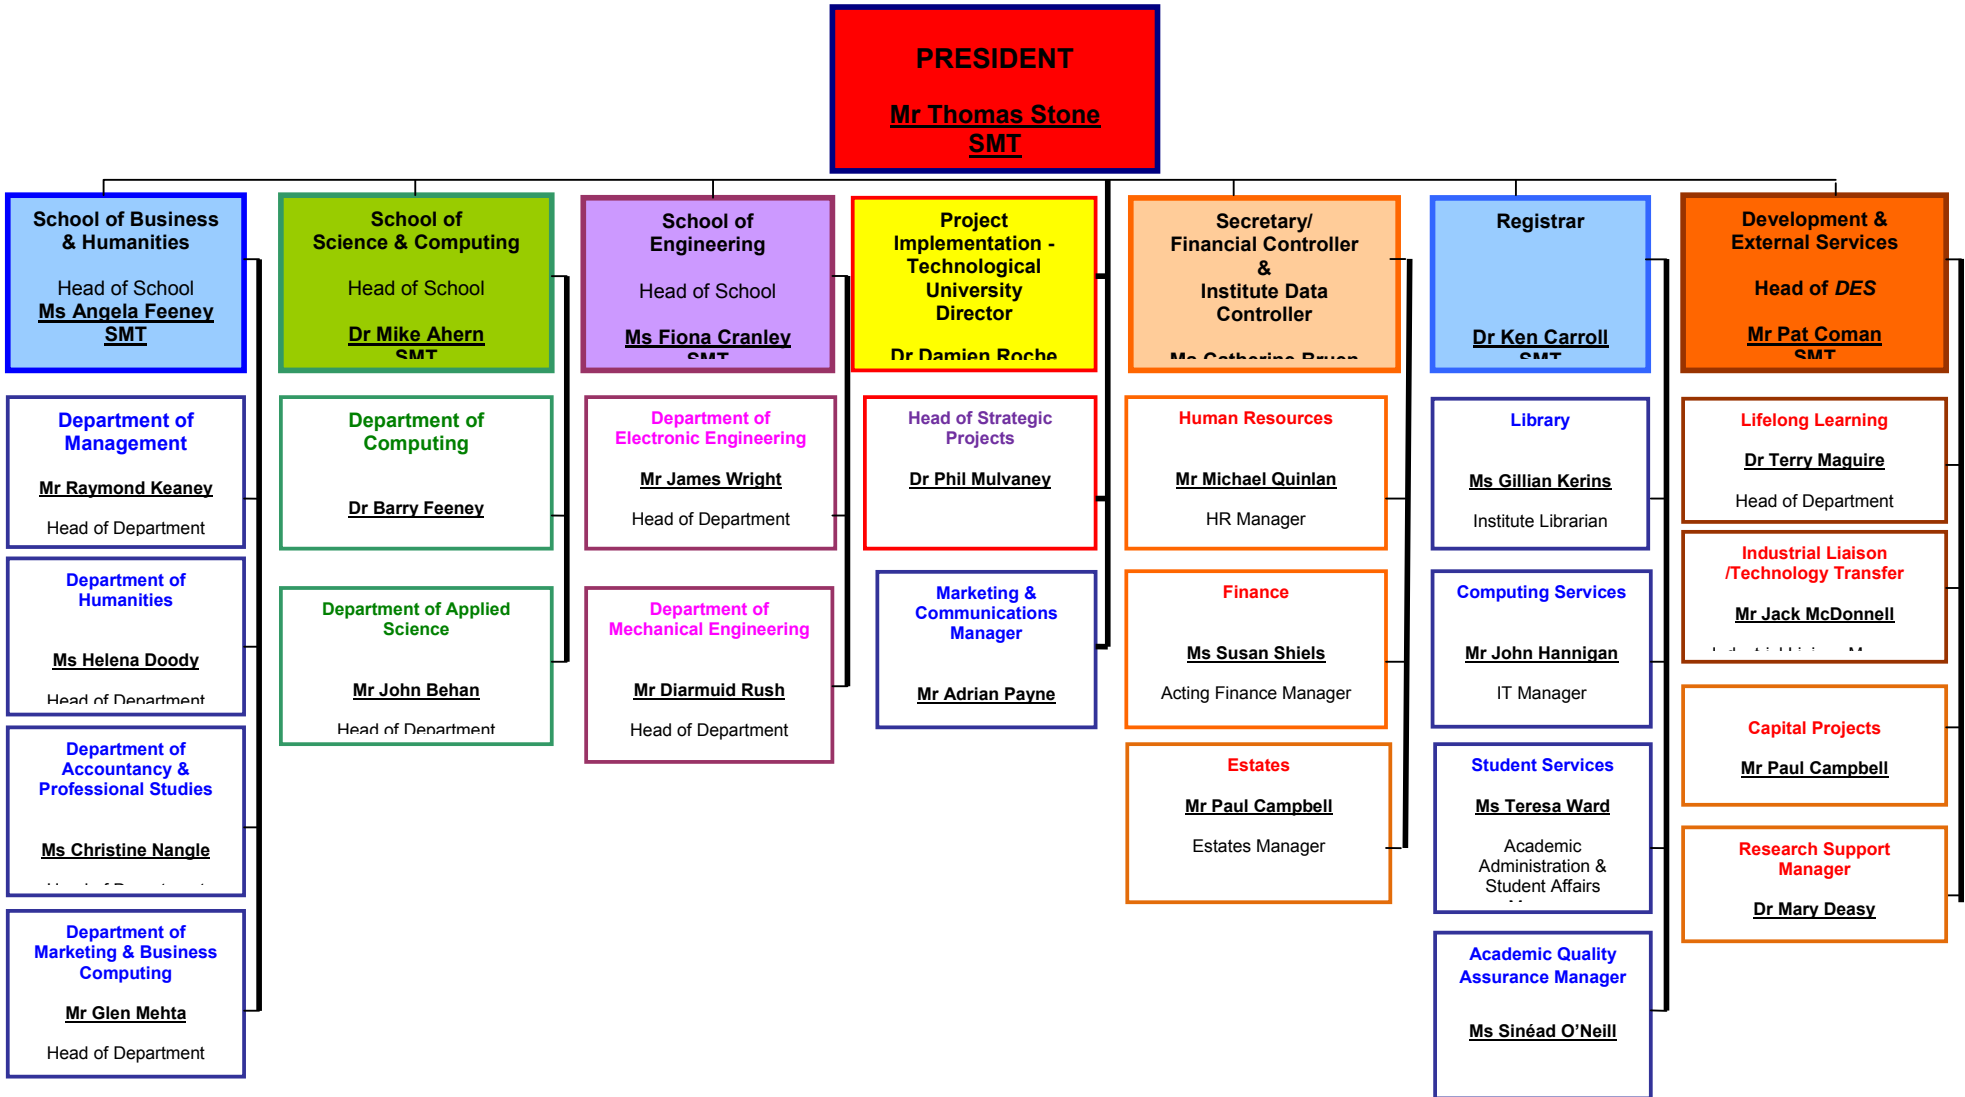

# ORGANISATIONAL STRUCTURE OF INSTITUTE OF TECHNOLOGY TALLAGHT

## MEMBERS OF TOTAL MANAGEMENT TEAM INCL. SENIOR MANAGEMENT TEAM (SMT)

*Jan. 2018*